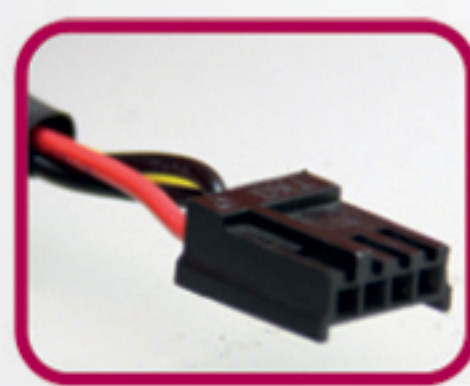

1.5M Safety power cord:  
AWG:18 - ODD: 6.6mm  
Sectional Area: 3\*0.75mm<sup>2</sup>

AC Input	200-240V, 5A, 50Hz-60Hz				
DC Output	+12V	+5V	+3.3V	-12V	+5VSB
Max Output Current	49.0A	20.0A	20.0A	0.3A	12.5A
Max Combined Current	588.0W	105.0W		3.6W	12.5W
Total Power	650W				

# TP 700

Power Supply

ATX

6 pin x 1

(20+4)Pin x 1

Molex x 3

Floppy x 1

(4+4) pin x 1