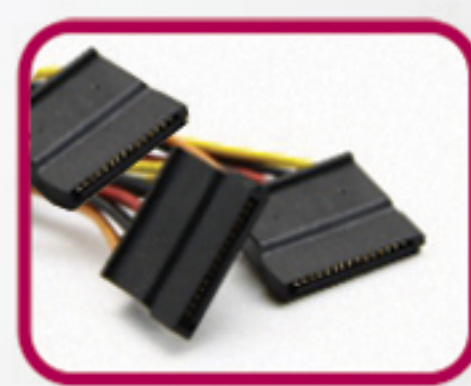

# TP 700

Power Supply

ATX

6 pin x 1

(20+4)Pin x 1

Molex x 3

Floppy x 1

(4+4) pin x 1