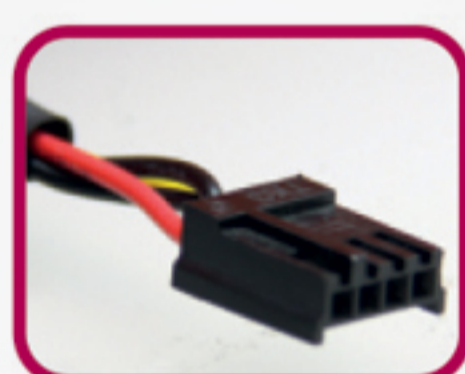

# TP 570

Power Supply

ATX

(20+4) pin x 1

Molex x 2

Floppy x 1

4 pin x 1

Sata x 4

نوع کابل :

1.5M Safety power cord:

AWG:18#

ODD:6.6MM

Sectional Area:3\*0.75mm<sup>2</sup>

AC Input	200-240V, 5A, 50Hz-60Hz				
DC Output	+12V	+5V	+3.3V	-12V	+5VSB
Max Output Current	15A	7A	8A	0.5A	1.5A
Max Combined Current	156W	35W	26.4W	6W	7.5W
Total Power	230W				