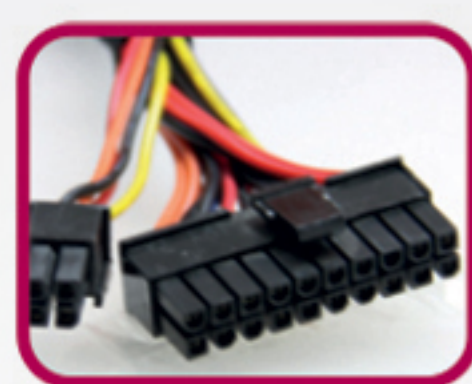

(20+4)Pin x 1